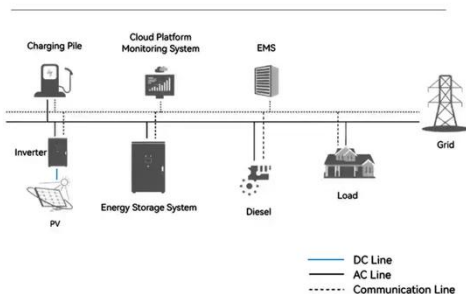

System Topology

Green Communications , Engineering And Technology Journal

The main goal of designing green base stations is to save energy and reduce power consumption while guaranteeing user service and coverage and ensuring the base station's capability for ...