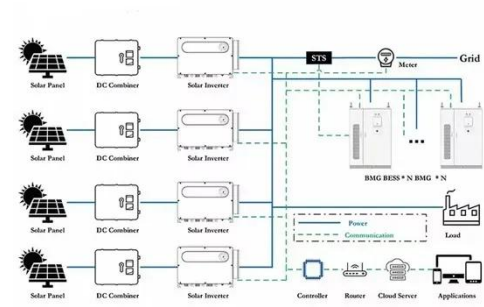

## Designing Power Solutions for 5G ...

Apr 1, 2023 · What are small cells?  
Telecommunications equipment manufacturers have taken traditional macro radio designs and shrunk them down into what's called a small cell. Small ...

## 5g network installation

Dec 6, 2023 · Site Selection: Identify suitable locations for 5G base stations or small cells. These could be existing cell towers, buildings, utility poles, or new structures specifically erected for ...

## Installation Criteria for a 5G Technology Cellular Base Station

Jul 31, 2022 · With our testbed design, we conduct detailed measurements of the one-way download (downstream, i.e., core to end device) as well as one-way upload (upstream, i.e., ...