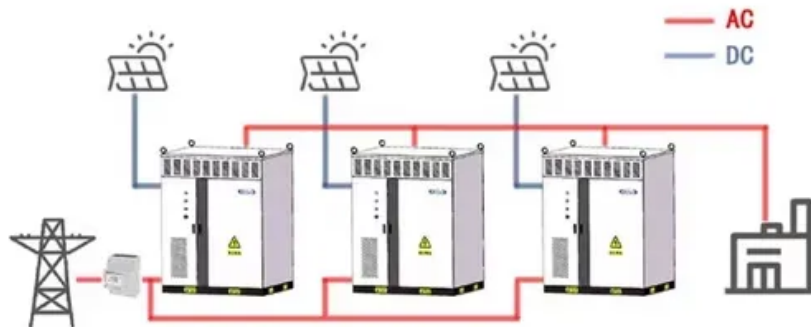

SolarTech Power Solutions

Prague emergency outdoor power brand

WORKING PRINCIPLE

Overview

How did a power outage affect Prague?

A widespread power outage disrupted life across Prague and several Czech regions on Friday, halting public transport, cutting electricity to homes and businesses, and forcing emergency services into action. The blackout, which began just after midday, affected much of the capital as well as the Central Bohemian, Ústí nad Labem, and Liberec regions.