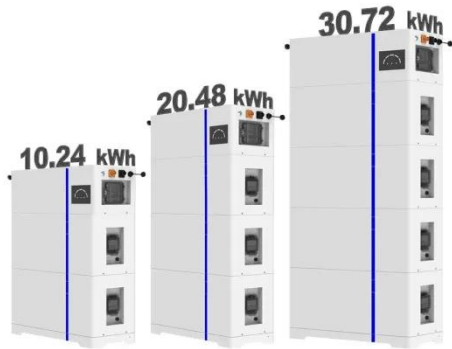

Interior equipment of outdoor base station cabinet

ESS