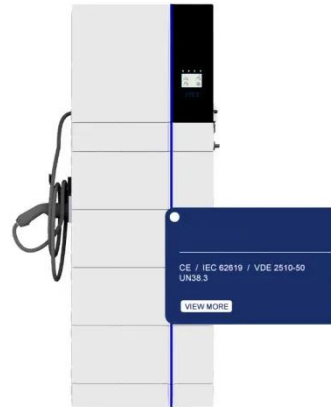

China Outdoor Integrated Cabinet Suppliers, ...

Aug 16, 2025 · The outdoor integrated cabinet is a safe, reliable, strong anti-theft performance, low noise, good heat dissipation effect, small footprint, flexible installation, disassembly and ...

14U Outdoor Base Station Cabinet

Aug 17, 2025 · Our Base Station Cabinet offers unparalleled safety features, including robust steel construction, integrated grounding systems, and corrosion-resistant finishes. Air-conditional: ...

Contact Us

For catalog requests, pricing, or partnerships, please visit:
<https://posecard.eu>