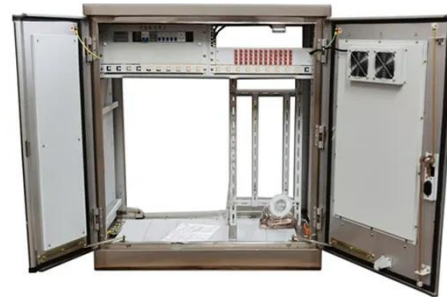

220V to 230V inverter, pure sine wave

Jul 28, 2025 · Industrial 220V inverter, 800W The BW1000-DA220 is an 800W industrial inverter with a pure sine wave in a 19-inch rack housing of 2U height. Makes a transfer switch ...