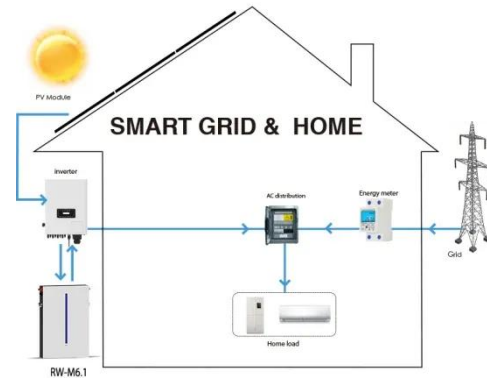

Jul 22, 2022 · One of the most common concerns that irritate solar power system owners is the battery running duration. This is very important since it tells you ...