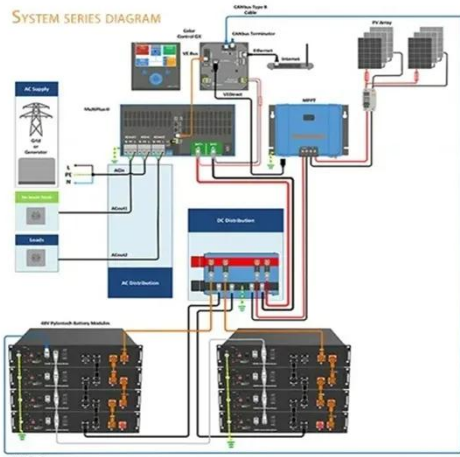

BDBLFLTZ 48V 30Ah Ebike Battery for 1000W 750W 500W ...

48V 30AH E-bike Battery: Adopting high quality lithium-ion battery, combined with high-strength BMS protection board, the battery can be charged and discharged up to 1,000 times, with a ...

How Long Will a Battery Last With an Inverter?